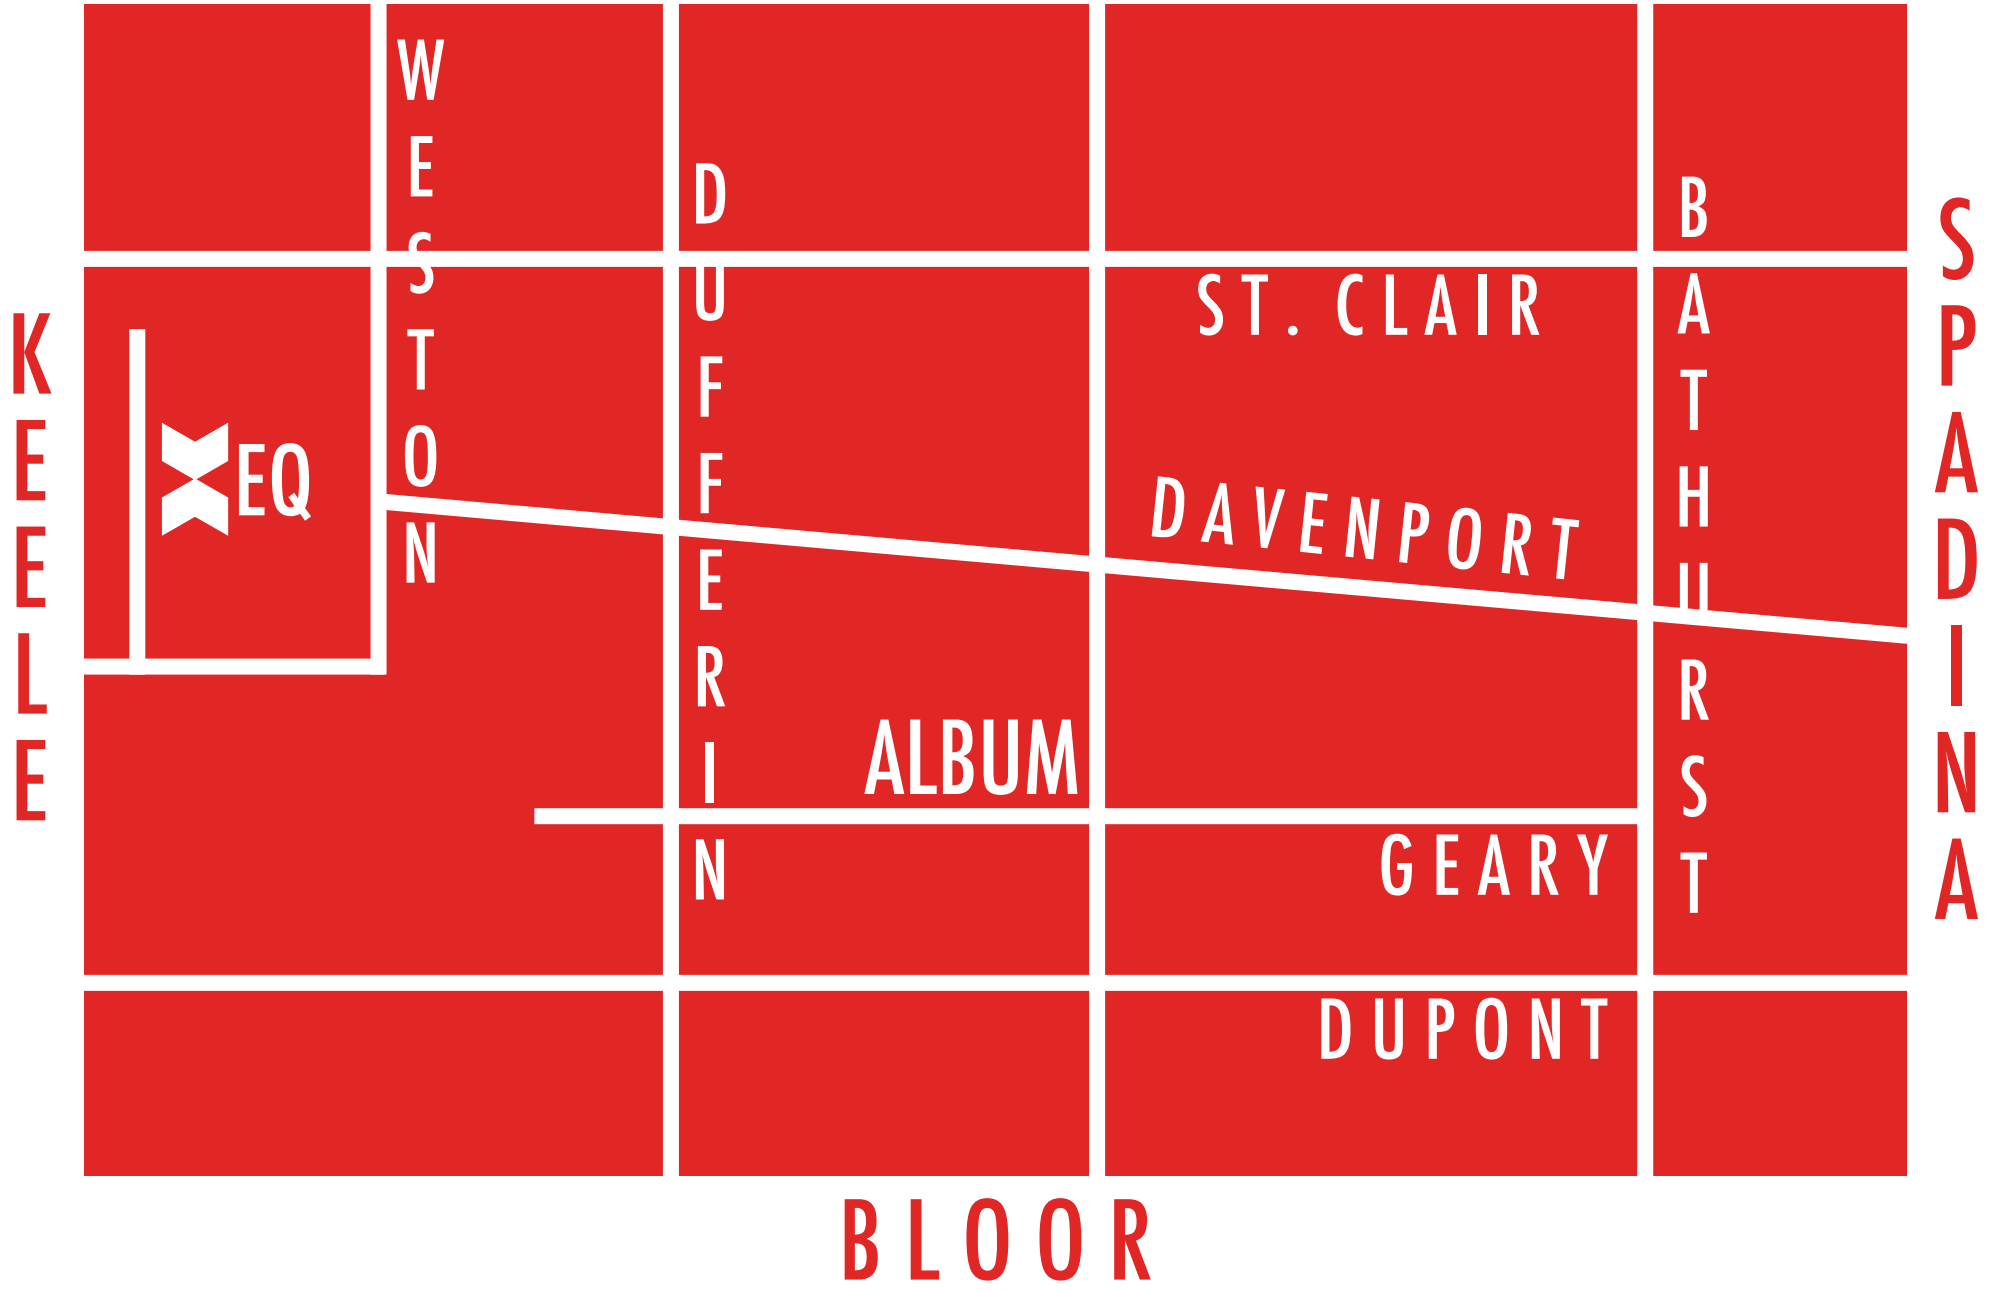

ALBUM EQ

DELIVERY ZONES

401

CHARGES VARY FOR JOBS OUTSIDE OF ESTABLISHED DELIVERY ZONES

LOCAL ZONE 10.00

EGLINTON

CENTRAL ZONE 45.00

BLOOR

S
P
A
D
I
N
A

COLLEGE		
DUNDAS	U N	
QUEEN	I V E	Y O N
KING	R S I	G E
FRONT	T Y	

J
A
R
V
I
S

LAKE ONTARIO

EAST ZONE 30.00

DANFORTH

J
A
R
V
I
S

GERRARD		
DUNDAS	B R	C
QUEEN	O A D	A R L
EASTERN	V I E	A W
LAKESHORE	W	

W
O
O
D
B
I
N
E

LAKE ONTARIO